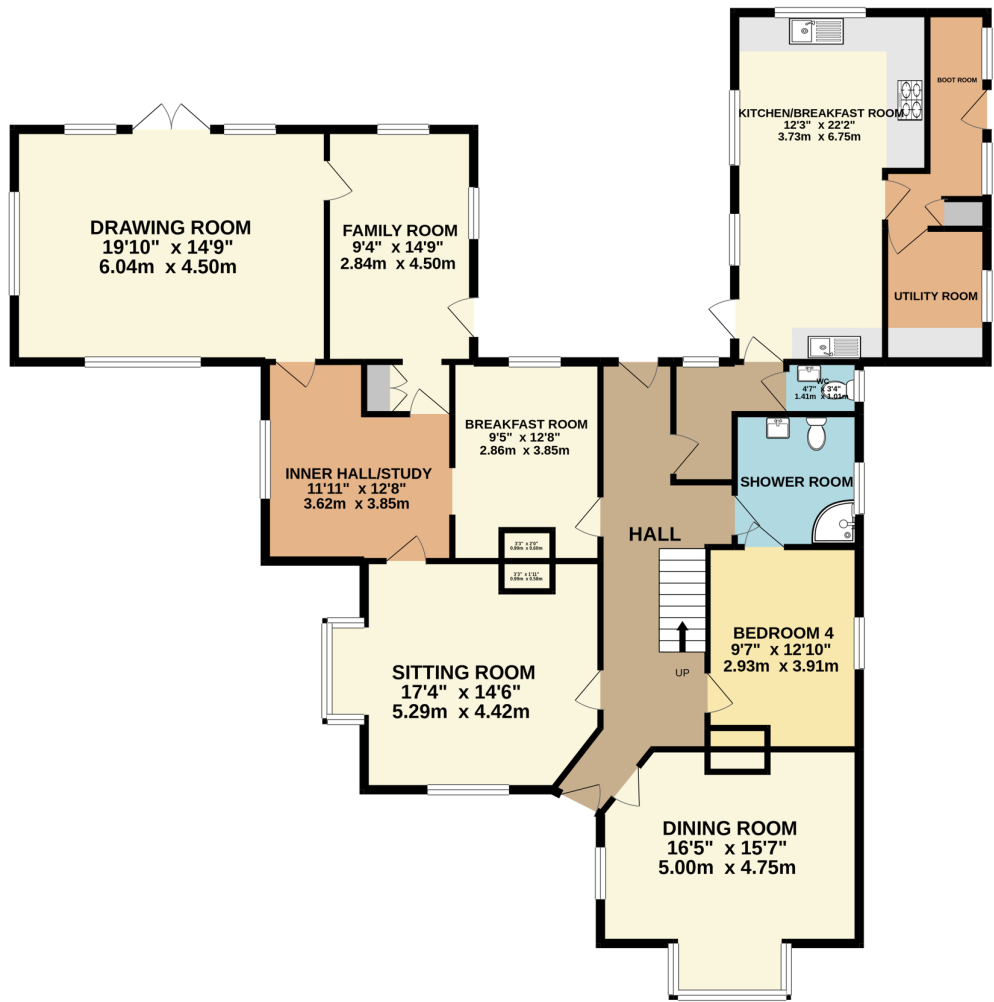

GROUND FLOOR  
1916 sq.ft. (178.0 sq.m.) approx.

1ST FLOOR  
1132 sq.ft. (105.1 sq.m.) approx.

TOTAL FLOOR AREA : 3048 sq.ft. (283.2 sq.m.) approx.

Whilst every attempt has been made to ensure the accuracy of the floorplan contained here, measurements of doors, windows, rooms and any other items are approximate and no responsibility is taken for any error, omission or mis-statement. This plan is for illustrative purposes only and should be used as such by any prospective purchaser. The services, systems and appliances shown have not been tested and no guarantee as to their operability or efficiency can be given.